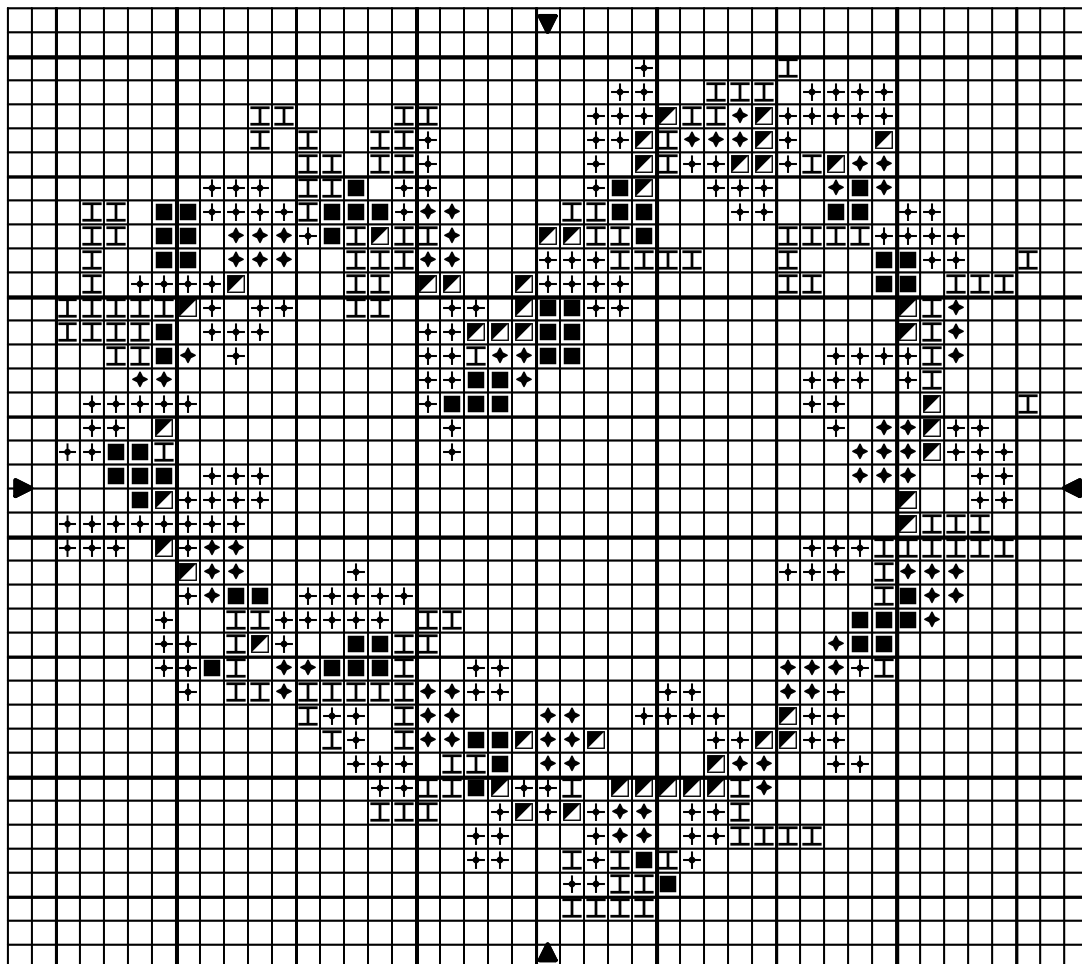

coeur

coeur

		DMC
+	Forest Green lt	907
I	Forest Green med	906
◆	Tangerine dk	740
◻	Orange Red dk	900
■	Red Copper dk	918

Design By: agnes granouillac